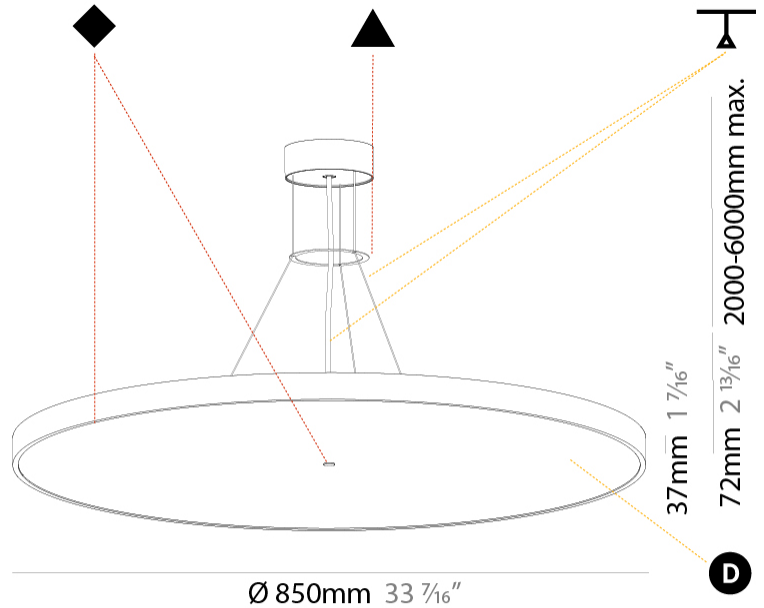

GENERAL

Series: Sign Diva
Subseries: Sign Diva
Brand: Prolicht
Division: Architectural
Mounting Type: Suspension
Mounting Location: Ceiling
Subcategory: Pendant

PHYSICAL

Shape: Round
Diameter (mm): 850
Diameter (in): 33 7/16
Height (mm): 72
Height (in): 2 13/16
Max. Overall Height (mm): 6072
Max. Overall Height (in): 239 1/16
Light Distribution: Direct
Weight (kg): 14.005
Weight (lbs): 30.88

Diffuser: PMMA - Opal / Micro-Prism / Sparkling Secret / Vintage Industrial

Fixture Finish: SSR / BKV / CWI / CRY / HAB / LAG / UFT / ITA / RUA / RUR / MIC / FTG / MYG / TWT / LOD / PUS / FRO / FUP / KIA / POP / BLS / SPG / MEY / GOH / GUM / CHC / COM / ABZ / JAG / OBR / MOS / ROR

Fixture Material: Extruded Aluminum / Steel

Cable Details: 2000mm or 6000mm Transparent Cable

ELECTRICAL

Lamp Type: LED (Zhaga Standard)
Input Wattage (W): 96.8
Total Output Wattage (W): 76.8
Dimming: Tri-Mode (Non-Dimming and Phase Dimming (120Vac only) and 0-10V Dimming)
Driver Included: Yes
Driver Location: Integrated
Driver Type: Constant Current - Universal
Driver Class: Class 2
Input Voltage (V): 120 - 277
Constant Current (MA): 600

LED

Color Temperature (°K): 2700 / 3000 / 3500 / 4000
Max. Delivered Lumen (lm): 7960 / 9950 / 10153 / 10360
CRI: >90 CRI
Lamp Life (hrs): 50000

OPTICAL

RATINGS AND CERTIFICATIONS

Certified By: Certified for North American Standards
IP rating: IP20