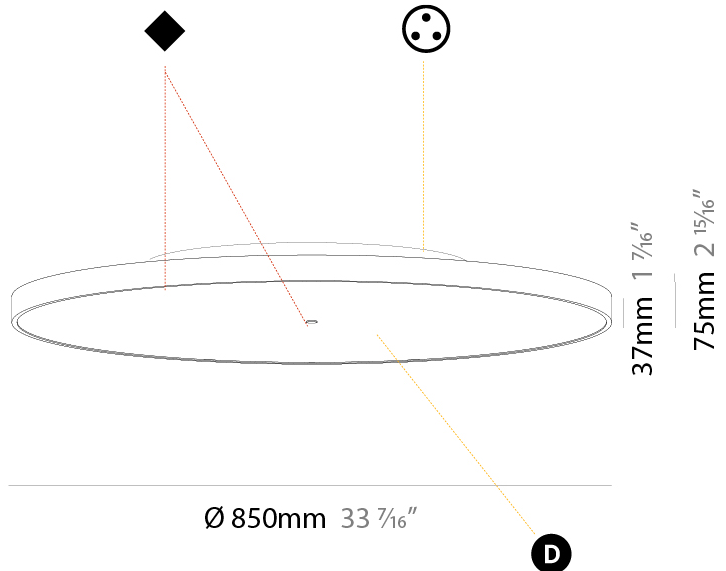

GENERAL

Series: Sign Diva
Subseries: Sign Diva
Brand: Prolicht
Division: Architectural
Mounting Type: Surface
Mounting Location: Ceiling
Subcategory: Ambient

PHYSICAL

Shape: Round
Diameter (mm): 850
Diameter (in): 33 ⁷/₁₆"
Height (mm): 75
Height (in): 2 ¹⁵/₁₆"
Light Distribution: Direct / Indirect
Weight (kg): 12.906
Weight (lbs): 28.453
Diffuser: Direct - PMMA - Opal/Micro-Prism/Sparkling Secret/Vintage Industrial with Shine Ring / Indirect - White/Yellow/Orange/Red/Blue/Green
Fixture Finish: SSR / BKV / CWI / CRY / HAB / LAG / UFT / ITA / RUA / RUR / MIC / FTG / MYG / TWT / LOD / PUS / FRO / FUP / KIA / POP / BLS / SPG / MEY / GOH / GUM / CHC / COM / ABZ / JAG / OBR / MOS / ROR
Fixture Material: Extruded Aluminum / Steel

ELECTRICAL

Lamp Type: LED (Zhaga Standard)
Input Wattage (W): 96.8
Total Output Wattage (W): 76.8
Dimming: Tri-Mode (Non-Dimming and Phase Dimming (120Vac only) and 0-10V Dimming)
Driver Included: Yes
Driver Location: Integrated
Driver Type: Constant Current - Universal
Driver Class: Class 2
Input Voltage (V): 120 - 277
Constant Current (MA): 600

LED

Color Temperature (*K): 3000 / 3500 / 4000
Max. Delivered Lumen (lm): 11160 / 11388 / 11620
CRI: >90 CRI
Lamp Life (hrs): 50000

OPTICAL

RATINGS AND CERTIFICATIONS

Certified By: Certified for North American Standards
IP rating: IP20