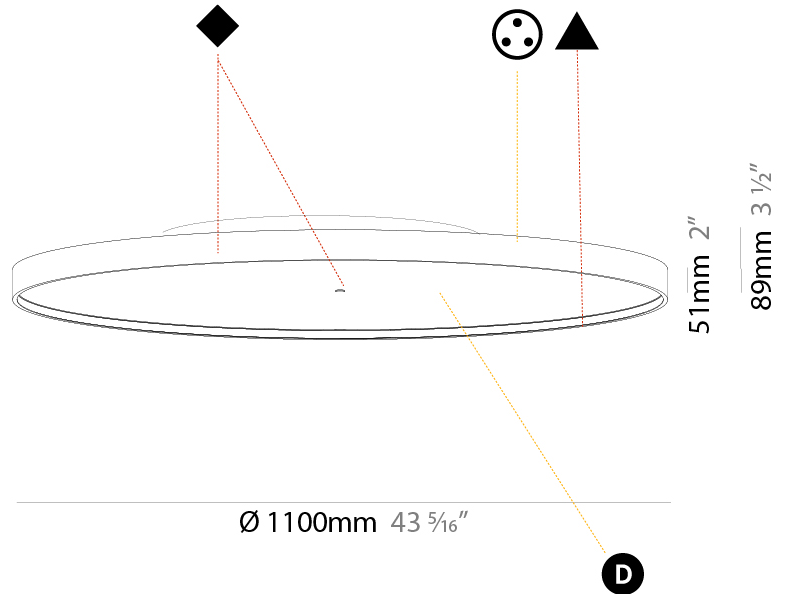

GENERAL

Series: Sign Diva
Subseries: Sign Diva Korona
Brand: Prolicht
Division: Architectural
Mounting Type: Surface
Mounting Location: Ceiling
Subcategory: Ambient

PHYSICAL

Shape: Round
Diameter (mm): 1100
Diameter (in): 43 ⁵/₁₆
Height (mm): 89
Height (in): 3 ¹/₂
Light Distribution: Direct / Indirect
Weight (kg): 18.901
Weight (lbs): 41.67
Diffuser: Direct - PMMA - Opal/Micro-Prism/Sparkling Secret/Vintage Industrial / Indirect - White/Yellow/Orange/Red/Blue/Green
Fixture Finish: SSR / BKV / CWI / CRY / HAB / LAG / UFT / ITA / RUA / RUR / MIC / FTG / MYG / TWT / LOD / PUS / FRO / FUP / KIA / POP / BLS / SPG / MEY / GOH / GUM / CHC / COM / ABZ / JAG / OBR / MOS / ROR
Fixture Material: Extruded Aluminum / Steel

ELECTRICAL

Lamp Type: LED (Zhaga Standard)
Input Wattage (W): 169.4
Total Output Wattage (W): 134
Dimming: Tri-Mode (Non-Dimming and Phase Dimming (120Vac only) and 0-10V Dimming)
Driver Included: Yes
Driver Location: Integrated
Driver Type: Constant Current - Universal
Driver Class: Class 2
Input Voltage (V): 120 - 277
Constant Current (MA): 600

LED

Color Temperature (°K): 3000 / 3500 / 4000
Max. Delivered Lumen (lm): 19520 / 19933 / 20340
CRI: >90 CRI
Lamp Life (hrs): 50000

OPTICAL

RATINGS AND CERTIFICATIONS

Certified By: Certified for North American Standards
IP rating: IP20

PROJECT
TYPE
SPECIFIER
QUANTITY
DATE