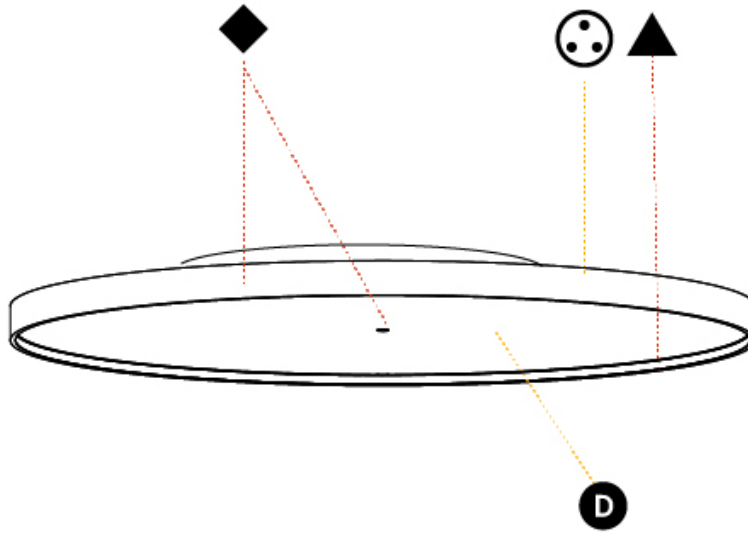

SIGN DIVA SURFACE

A3D089-

PROJECT
TYPE
SPECIFIER
QUANTITY
DATE