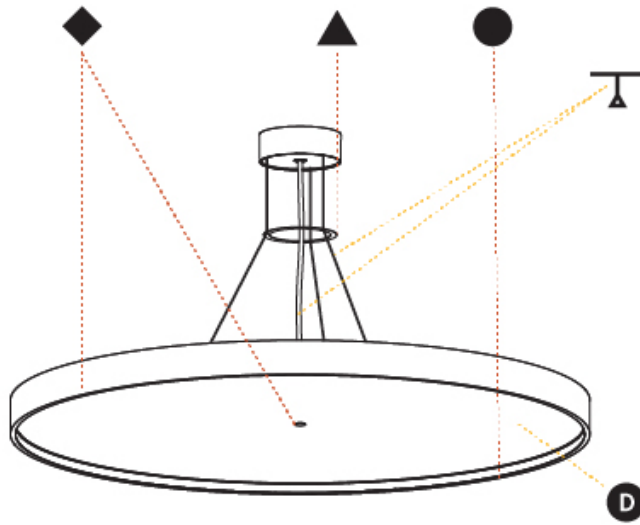

SIGN DIVA KORONA SUSPENSION

A300015-

PROJECT
TYPE
SPECIFIER
QUANTITY
DATE

A