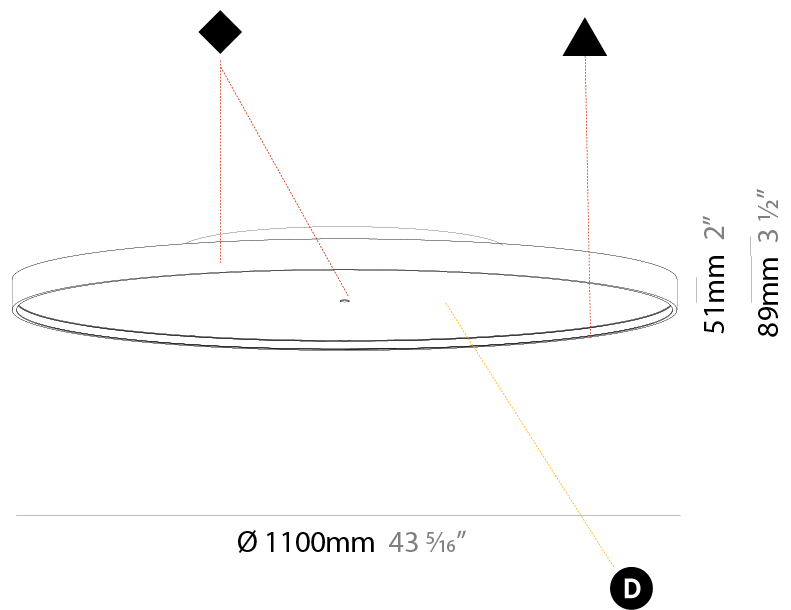

GENERAL

Series: Sign Diva
Subseries: Sign Diva Korona
Brand: Prolicht
Division: Architectural
Mounting Type: Surface
Mounting Location: Ceiling
Subcategory: Ambient

PHYSICAL

Shape: Round
Diameter (mm): 1100
Diameter (in): 43 ⁵/₁₆
Height (mm): 89
Height (in): 3 ¹/₂
Light Distribution: Direct
Weight (kg): 18.835
Weight (lbs): 41.524
Diffuser: PMMA - Opal/Micro-Prism/Sparkling Secret/Vintage Industrial
Fixture Finish: SSR / BKV / CWI / CRY / HAB / LAG / UFT / ITA / RUA / RUR / MIC / FTG / MYG / TWT / LOD / PUS / FRO / FUP / KIA / POP / BLS / SPG / MEY / GOH / GUM / CHC / COM / ABZ / JAG / OBR / MOS / ROR
Fixture Material: Extruded Aluminum / Steel

ELECTRICAL

Lamp Type: LED (Zhaga Standard)
Input Wattage (W): 169.4
Total Output Wattage (W): 134
Dimming: Tri-Mode (Non-Dimming and Phase Dimming (120Vac only) and 0-10V Dimming)
Driver Included: Yes
Driver Location: Integrated
Driver Type: Constant Current - Universal
Driver Class: Class 2
Input Voltage (V): 120 - 277
Constant Current (mA): 600

LED

Color Temperature (°K): 3000 / 3500 / 4000
Max. Delivered Lumen (lm): 19520 / 19933 / 20340
CRI: >90 CRI
Lamp Life (hrs): 50000

OPTICAL

RATINGS AND CERTIFICATIONS

Certified By: Certified for North American Standards
IP rating: IP20