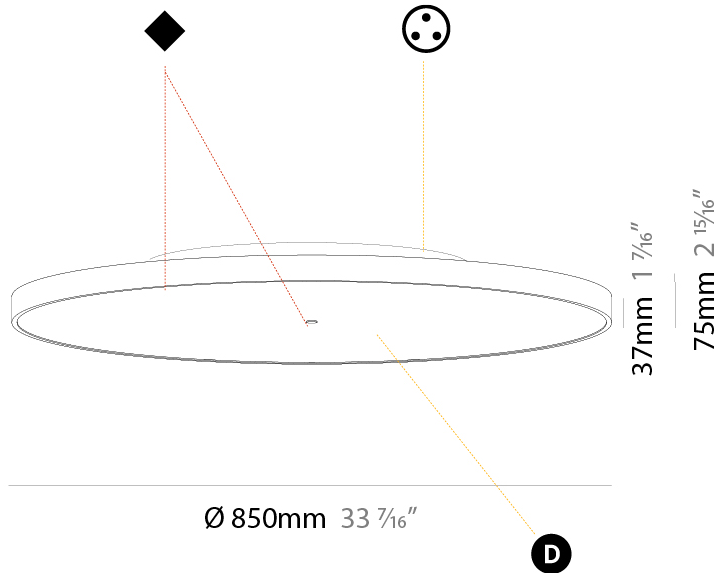

GENERAL

Series: Sign Diva
Subseries: Sign Diva Korona
Brand: Prolicht
Division: Architectural
Mounting Type: Surface
Mounting Location: Ceiling
Subcategory: Ambient

PHYSICAL

Shape: Round
Diameter (mm): 850
Diameter (in): 33 ⁷/₁₆
Height (mm): 89
Height (in): 3 ¹/₂
Light Distribution: Direct / Indirect
Weight (kg): 13.283
Weight (lbs): 29.284
Diffuser: Direct - PMMA - Opal/Micro-Prism/Sparkling Secret/Vintage Industrial / Indirect - White/Yellow/Orange/Red/Blue/Green
Fixture Finish: SSR / BKV / CWI / CRY / HAB / LAG / UFT / ITA / RUA / RUR / MIC / FTG / MYG / TWT / LOD / PUS / FRO / FUP / KIA / POP / BLS / SPG / MEY / GOH / GUM / CHC / COM / ABZ / JAG / OBR / MOS / ROR
Fixture Material: Extruded Aluminum / Steel

ELECTRICAL

Lamp Type: LED (Zhaga Standard)
Input Wattage (W): 96.8
Total Output Wattage (W): 76.8
Dimming: Tri-Mode (Non-Dimming and Phase Dimming (120Vac only) and 0-10V Dimming)
Driver Included: Yes
Driver Location: Integrated
Driver Type: Constant Current - Universal
Driver Class: Class 2
Input Voltage (V): 120 - 277
Constant Current (MA): 600

LED

Color Temperature (°K): 3000 / 3500 / 4000
Max. Delivered Lumen (lm): 11160 / 11388 / 11620
CRI: >90 CRI
Lamp Life (hrs): 50000

OPTICAL

RATINGS AND CERTIFICATIONS

Certified By: Certified for North American Standards
IP rating: IP20

PROJECT
TYPE
SPECIFIER
QUANTITY
DATE