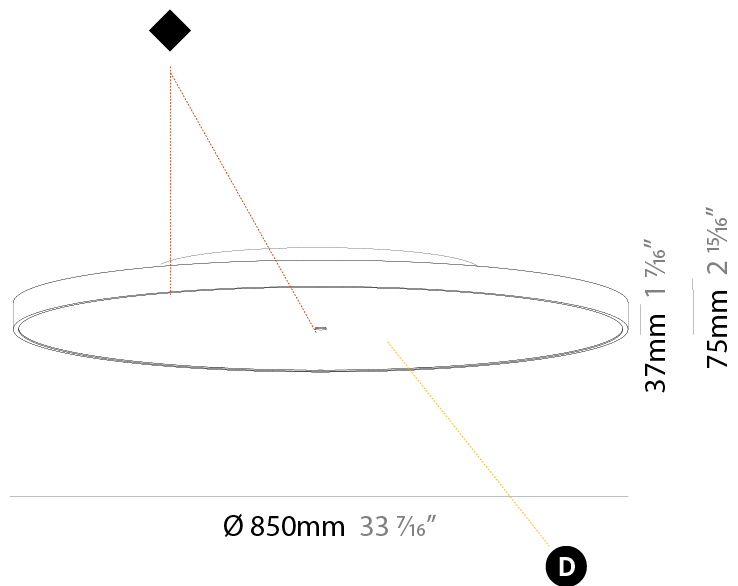

GENERAL

Series: Sign Diva
Subseries: Sign Diva
Brand: Prolicht
Division: Architectural
Mounting Type: Surface
Mounting Location: Ceiling
Subcategory: Ambient

PHYSICAL

Shape: Round
Diameter (mm): 850
Diameter (in): 33 7/16
Height (mm): 75
Height (in): 2 15/16
Light Distribution: Direct
Weight (kg): 12.925
Weight (lbs): 28.495
Diffuser: PMMA - Opal/Micro-Prism/Sparkling Secret/Vintage Industrial with Shine Ring
Fixture Finish: SSR / BKV / CWI / CRY / HAB / LAG / UFT / ITA / RUA / RUR / MIC / FTG / MYG / TWT / LOD / PUS / FRO / FUP / KIA / POP / BLS / SPG / MEY / GOH / GUM / CHC / COM / ABZ / JAG / OBR / MOS / ROR
Fixture Material: Extruded Aluminum / Steel

ELECTRICAL

Lamp Type: LED (Zhaga Standard)
Input Wattage (W): 96.8
Total Output Wattage (W): 76.8
Dimming: Tri-Mode (Non-Dimming and Phase Dimming (120Vac only) and 0-10V Dimming)
Driver Included: Yes
Driver Location: Integrated
Driver Type: Constant Current - Universal
Driver Class: Class 2
Input Voltage (V): 120 - 277
Constant Current (MA): 600

LED

Color Temperature (°K): 3000 / 3500 / 4000
Max. Delivered Lumen (lm): 11160 / 11388 / 11620
CRI: >90 CRI
Lamp Life (hrs): 50000

OPTICAL

RATINGS AND CERTIFICATIONS

Certified By: Certified for North American Standards
IP rating: IP20